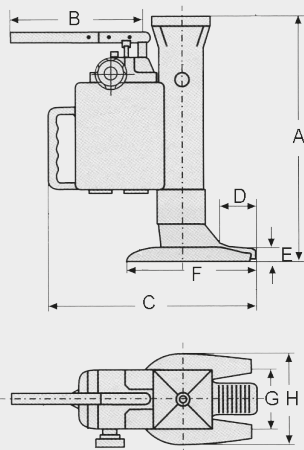

AGATU MODEL

HYDRAULIC TOE JACK

Features:

- The hydraulic toe jack clamp JAGUAR is the ideal tool for safe and practical heavy lifting.
- Its use is very simple, just close the handle and the lever for lowering simply open the handle.

Note:

two supports for lifting the load, the foot and head of the jack can be used.

CAPACITY TON.	AGATU 5 TON.	AGATU 10 TON.	AGATU 25 TON.
CODE	AGATU050	AGATU100	AGATU250
Lifting height(mm)	210	240	222
Min height/feet	25	28	56
Min height/head	368	420	510
Force (N)	380	400	400
Net weight (kg.)	24	34	108
Lowering speed	Adjustable	Adjustable	Adjustable
Using temperature	-20°C+50°C	-20°C+50°C	-20°C+50°C
A	368	420	510
B	560	560	560-860-940
C	320	320	470
D	50	45	70
E	25	28	56
F	215	205	400
G	93	108	175
H	138	168	215