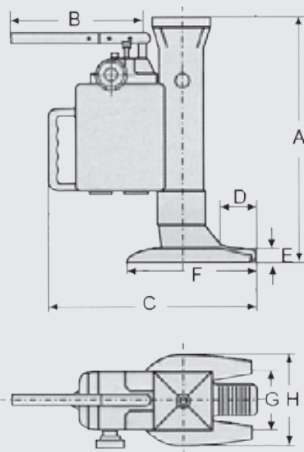

AGATU MODEL

HYDRAULIC TOE JACK

Features:

- The hydraulic toe jack clamp JAGUAR is the ideal tool for safe and practical heavy lifting.
- Its use is very simple, just close the handle and the lever for lowering simply open the handle.

Note:

two supports for lifting the load, the foot and head of the jack can be used.

CAPACITY TON.	AGATU 5 TON.	AGATU 10 TON.	AGATU 25 TON.
Lifting height(mm)	210	240	222
Min height/feet	25	28	56
Min height/head	368	420	510
Force (N)	380	400	400
Net weight (kg.)	24	34	108
Lowering speed	Adjustable	Adjustable	Adjustable
Using temperature	-20°C+50°C	-20°C+50°C	-20°C+50°C
A	368	420	510
B	560	560	560-860-940
C	320	320	470
D	50	45	70
E	25	28	56
F	215	205	400
G	93	108	175
H	138	168	215